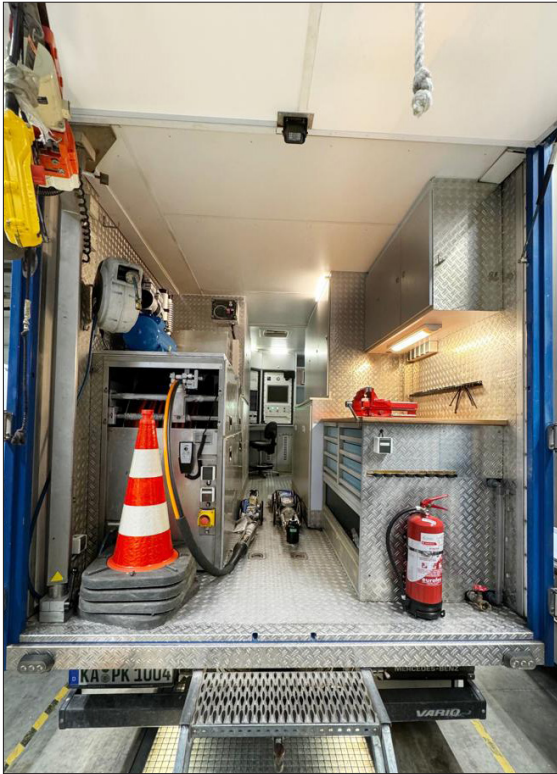

Used rehabilitation vehicle for KASRO electric working robots Makeover 2023 with DUAL power supply NEW

Contact +49 721 95082-0
info@prokasro.de

EUR 199.999

SPRING SALE EUR 184.999

NEW ca. EUR 375.000

Form of Rehabilitation:

Control unit

- KASRO control with monitor and control panel
- Add-on of KASRO control unit with heating insert
- Add-on of KASRO control unit for electric milling machines **NEW**

Cable drum

- KASRO combination cable drum TE 1.5 for electric cutter with pressure monitoring and **new** ca. 120 m twin cable electric

Equipment

- KASRO electric working robot 4.0 **NEW**
- KASRO mini swivel-head colour camera LED
- KASRO electric working robot 1.7 **NEW** (optional)
-

SPECIAL:

DUAL Power supply **NEW** via battery pack 4x GEL:

- 5000 VA inverter
- Batteries 530 Ah / 24 V
- Charge of batteries via generator and external supply
- 24 V Compressor, 8 bar (95l/min) to 10 bar (135 l/min)

Description	
Chassis Manufacturer	Mercedes
Model	Vario 816 D
Max. permitted laden mass	7,5t
Performance	176 PS
Emission class	Euro 5
km-Stand	57.000
Endowment	
Construction Year	2011/11-2023 modification
Air-conditioner	✓
Standby-heating	✓
Generator	✓ 30 kVA
Compressor	✓ NEW